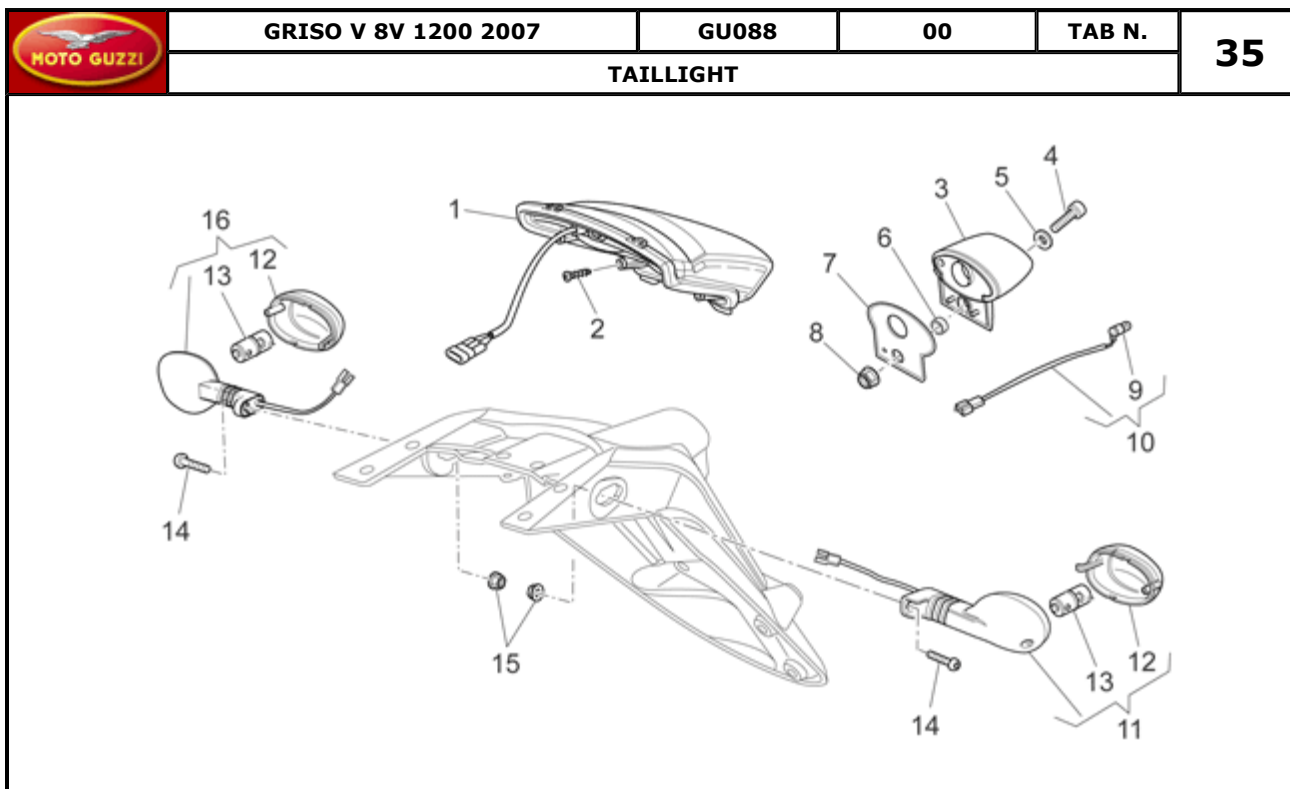

Pos.	Description	Year	I_M_	Country	Version	Code	Q.ty	P.Cod.
1	Taillight	-	-	-	-	GU06740900	1	CB049
2	Self-tap screw 5x14	-	-	-	-	AP8150509	4	-
3	Number-plate light	-	-	-	-	AP8127098	1	CB009
4	Hex socket screw M5x22	-	-	AUS-EU-J-UK	-	GU98680222	1	-
5	Washer 5,3x10x0,8	-	-	-	-	GU95008205	1	-
6	Bush	-	-	-	-	GU91120507	1	-
7	Support rubber part	-	-	-	-	GU32474710	1	-
8	Self-locking nut M5*	-	-	-	-	AP8152306	1	-
9	Lamp 12V-5W	-	-	-	-	GU93450105	1	-
10	Plate light wiring	-	-	-	-	977795	1	CA179
11	RH front/LH rear turn indic.	-	-	-	-	GU06750600	1	CB09V
12	Turn indicator lens	-	-	-	-	GU06753700	2	CB01*
13	Lamp 12V-10W	-	-	-	-	GU93450127	2	-
14	Hex socket screw M6x18	-	-	-	-	GU98370619	2	-
15	Self-locking nut M6*	-	-	-	-	AP8152299	2	-
16	LH front/RH rear turn indic.	-	-	-	-	GU06751601	1	CB09W