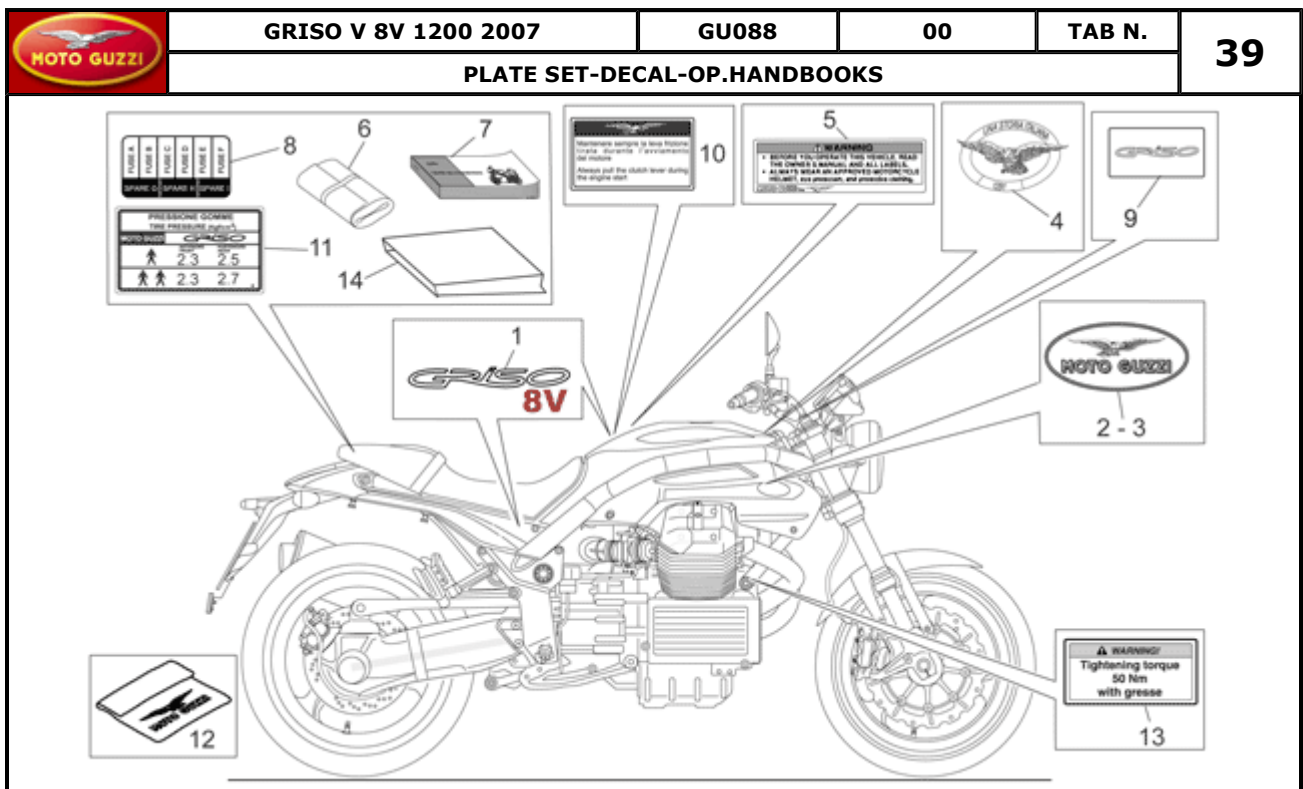

Pos.	Description	Year	I_M	Country	Version	Code	Q.ty	P.Cod.
1	Decal "Griso 8V"	-	-	-	-	978403	2	DI109
2	LH Name plate,red/gold AL	-	-	-	-	GU06917400	1	DI079
3	RH Name plate,red/gold AL	-	-	-	-	GU06917300	1	DI079
4	Decal "Italian Story"	-	-	-	-	GU05917530	1	DI079
5	Decal "Attention"	-	-	-	-	GU30944300	1	DI079
6	Toolkit	-	-	-	-	978882	1	DG099
7	Operator's handbook I-F-D-E-NL-UK	-	-	AUS-EU-J-UK	-	978409	1	DG109
8	Sticker "schema fusibili"	-	-	-	-	GU05945030	1	DI049
9	Name plate "Griso"	-	-	-	-	GU06517700	1	DI079
10	Decal Engine Start	-	-	-	-	GU05944930	1	DI049
11	Tyre pressure decal	-	-	AUS-EU-J-UK	-	GU06926000	1	DI049
12	Bike cover	-	-	-	-	GU30970200	1	-
13	Decal Warning	-	-	-	-	GU05944530	1	DI079
14	Bag for document	-	-	-	-	GU05900130	1	-