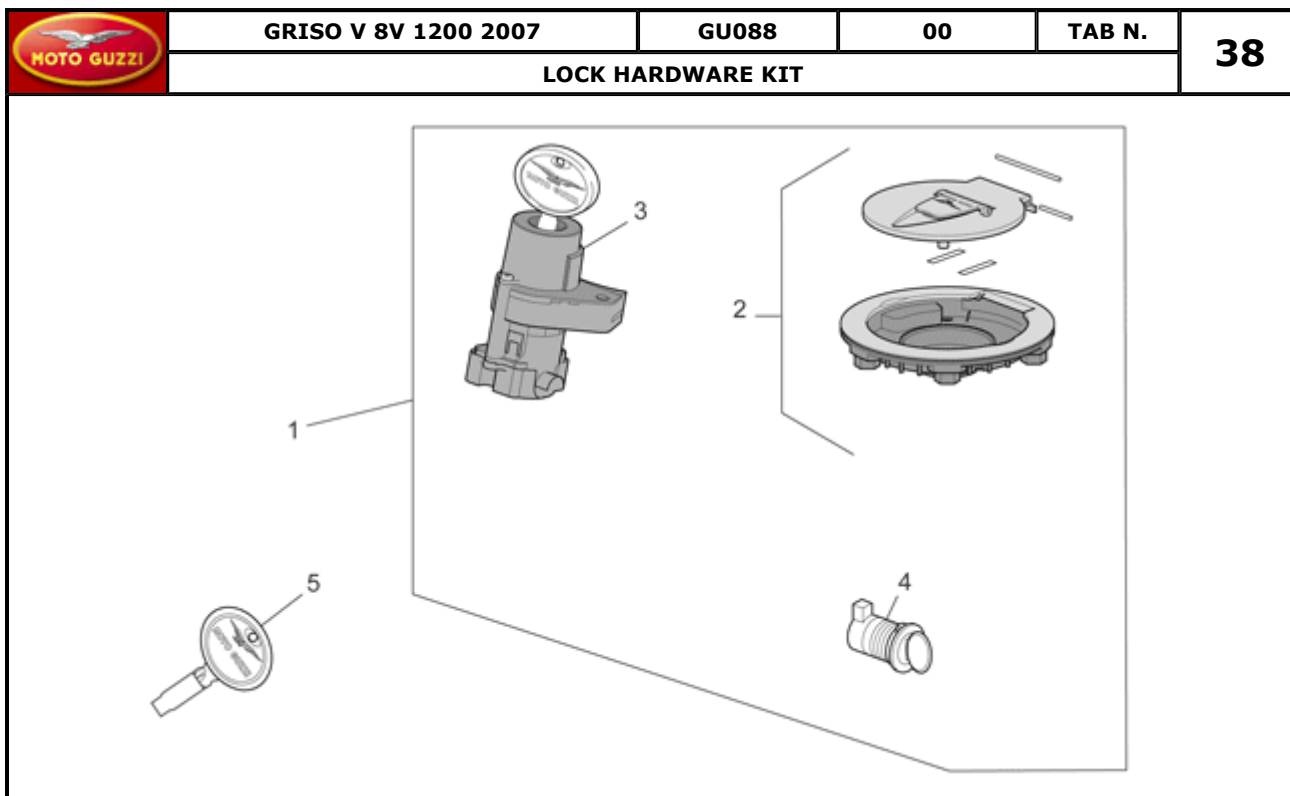

Pos.	Description	Year	I_M_	Country	Version	Code	Q.ty	P.Cod.
1	Lock hardware kit	-	-	-	-	GU06736800	1	DH009
2	Tank cap	-	-	-	-	GU06103900	1	DA029
3	Main switch - steering lock	-	-	-	-	GU06782500	1	DH029
4	Saddle lock	-	-	-	-	GU05466830	1	DH039
5	Non indented key blank	-	-	-	-	GU05735530	1	DH099