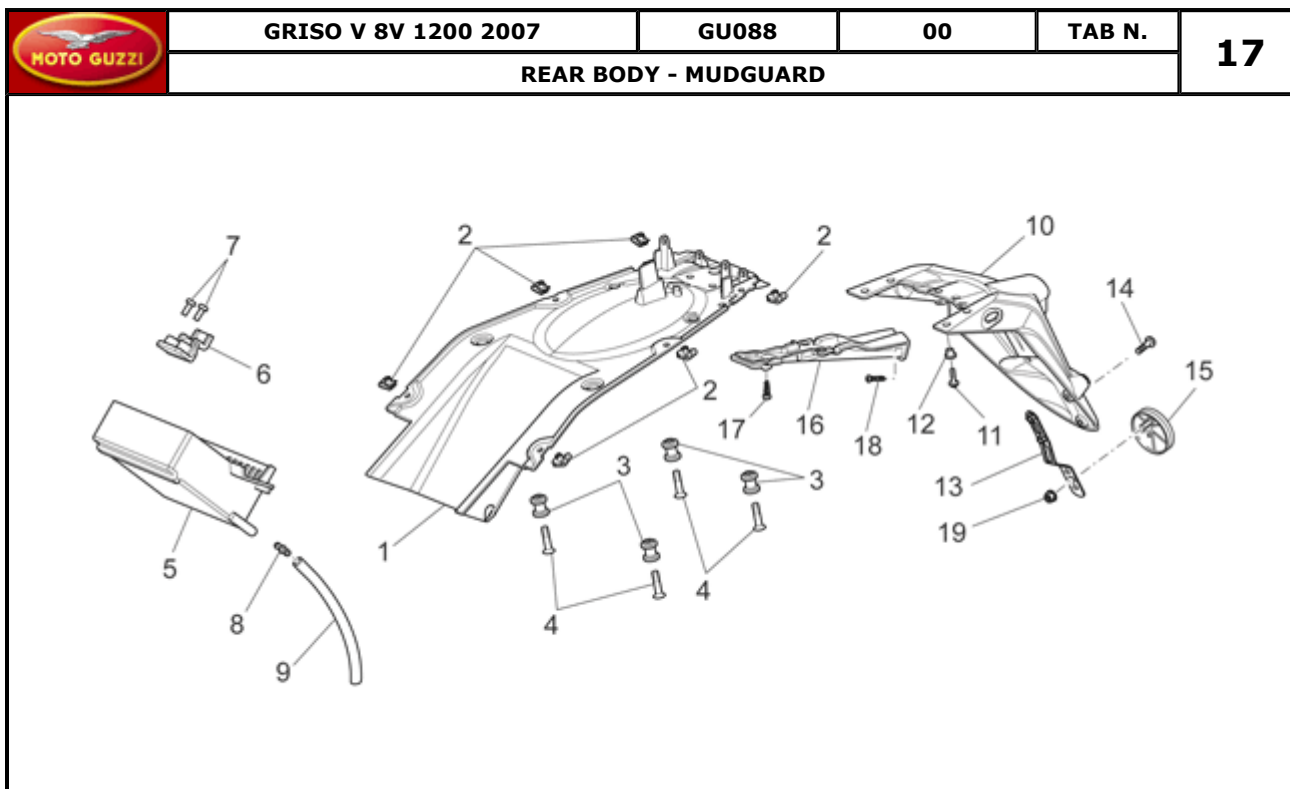

Pos.	Description	Year	I_M_	Country	Version	Code	Q.ty	P.Cod.
1	Splash guard	-	-	-	-	GU06438700	1	DF069
2	Clip M5	-	-	-	-	AP8102375	6	-
3	Stud bolt	-	-	-	-	GU06467300	4	-
4	Screw	-	-	-	-	GU98250835	4	-
5	Battery holder	-	-	-	-	GU06704800	1	DF149
6	Battery fixing plate	-	-	-	-	GU06418600	1	CC069
7	Screw TBCT M6X16	-	-	-	-	AP8150377	2	-
8	Union	-	-	-	-	GU06704700	1	-
9	Breather pipe 4x8	-	-	-	-	AP8220263	1	CC029
10	Number plate holder	-	-	-	-	GU06438600	1	DF059
11	Hex socket screw M5x22	-	-	-	-	GU98680222	6	-
12	T bush 6,5x8,6x9	-	-	-	-	AP8121929	6	-
13	Reflector support	-	-	-	-	AP8134448	1	CB21F
14	Hex socket screw M5x16*	-	-	-	-	AP8152268	2	-
15	Rear reflector, red	-	-	-	-	AP8224164	1	CB08F
16	Support	-	-	-	-	GU06439200	1	-
17	Self-tap screw 3,9x14	-	-	-	-	AP8150413	2	-
18	Self-tapping screw *	-	-	-	-	AP8150420	1	-
19	Self-locking nut M5*	-	-	-	-	AP8152306	1	-