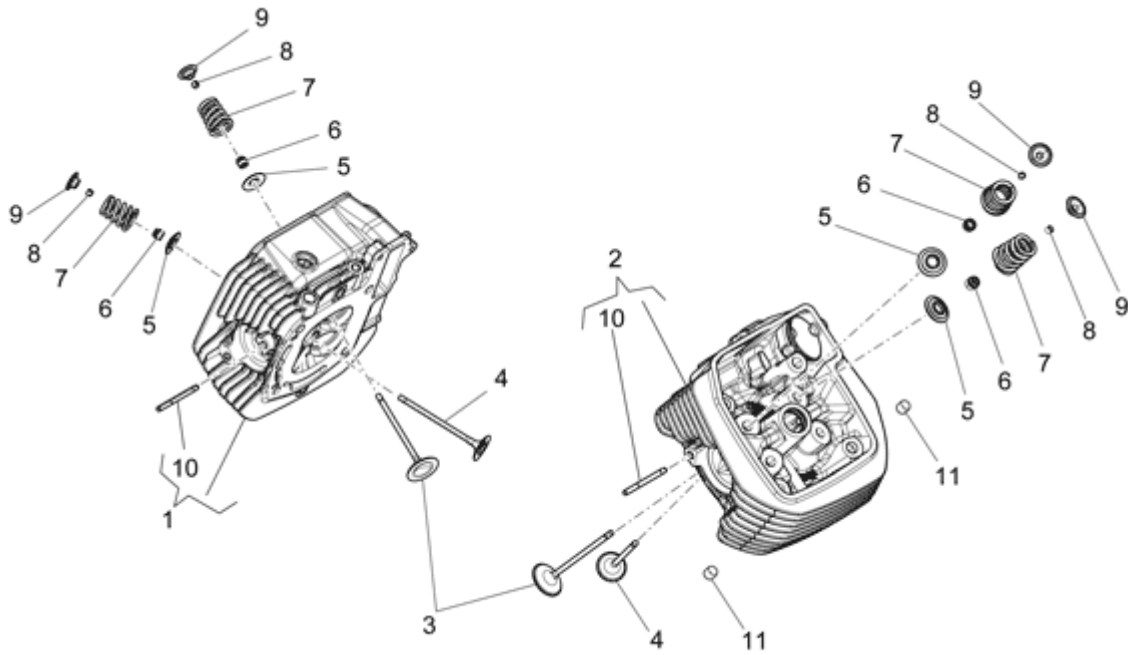

GRISO V 8V 1200 2007

GU088

00

TAB N.

42

CYLINDER HEAD - VALVES

Pos.	Description	Year	I_M_	Country	Version	Code	Q.ty	P.Cod.
1	RH cylinder head	-	-	-	-	872756	1	AA00A
2	LH cylinder head	-	-	-	-	872755	1	AA00B
3	Intake valve	-	-	-	-	872695	4	AA01N
4	Exhaust valve	-	-	-	-	872696	4	AA01O
5	Lower cup	-	-	-	-	874127	4	-
6	Valve gasket ring	-	-	-	-	436438	8	AO20*
7	Valve spring	-	-	-	-	874335	8	AA02*
8	Valve half-cone	-	-	-	-	285846	8	AA03*
9	Upper cup	-	-	-	-	874126	8	-
10	Stud bolt M8X3X46	-	-	-	-	827018	4	AA15*
11	Pin 11,8X10	-	-	-	-	825597	8	-